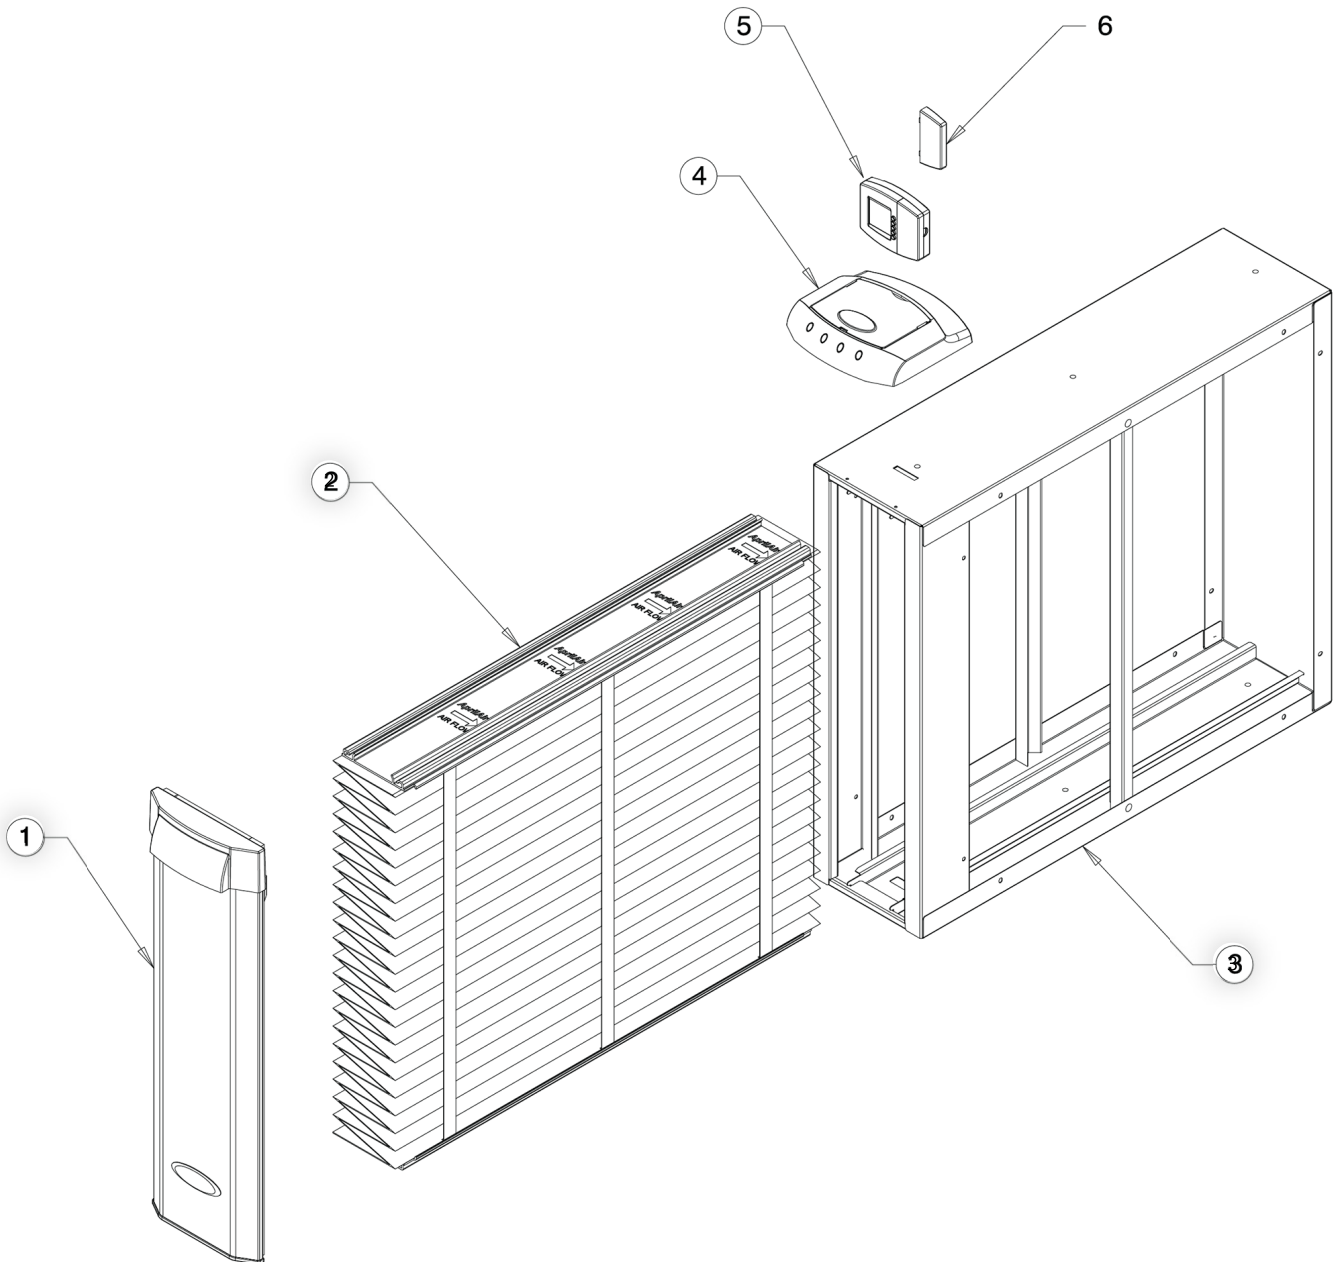

Aprilaire 2210 Air Cleaner

Parts

Diagram

Parts

1		<u>Replacement Door</u> SKU: 4867	1 NEEDED	\$101.95	VIEW DETAILS
2		<u>Allergy/Asthma Media MERV 16</u> SKU: 216	1 NEEDED	\$124.80	VIEW DETAILS
2		<u>Pleated Filter Media MERV 13</u> SKU: 213	1 NEEDED	\$65.15	VIEW DETAILS
2		<u>Odor Removal Media MERV 13</u> SKU: 213CBN	1 NEEDED	\$124.80	VIEW DETAILS
2		<u>Pleated Filter Media MERV 10</u> SKU: 210	1 NEEDED		VIEW DETAILS
3		<u>Replacement Housing</u> SKU: 4865	1 NEEDED		VIEW DETAILS