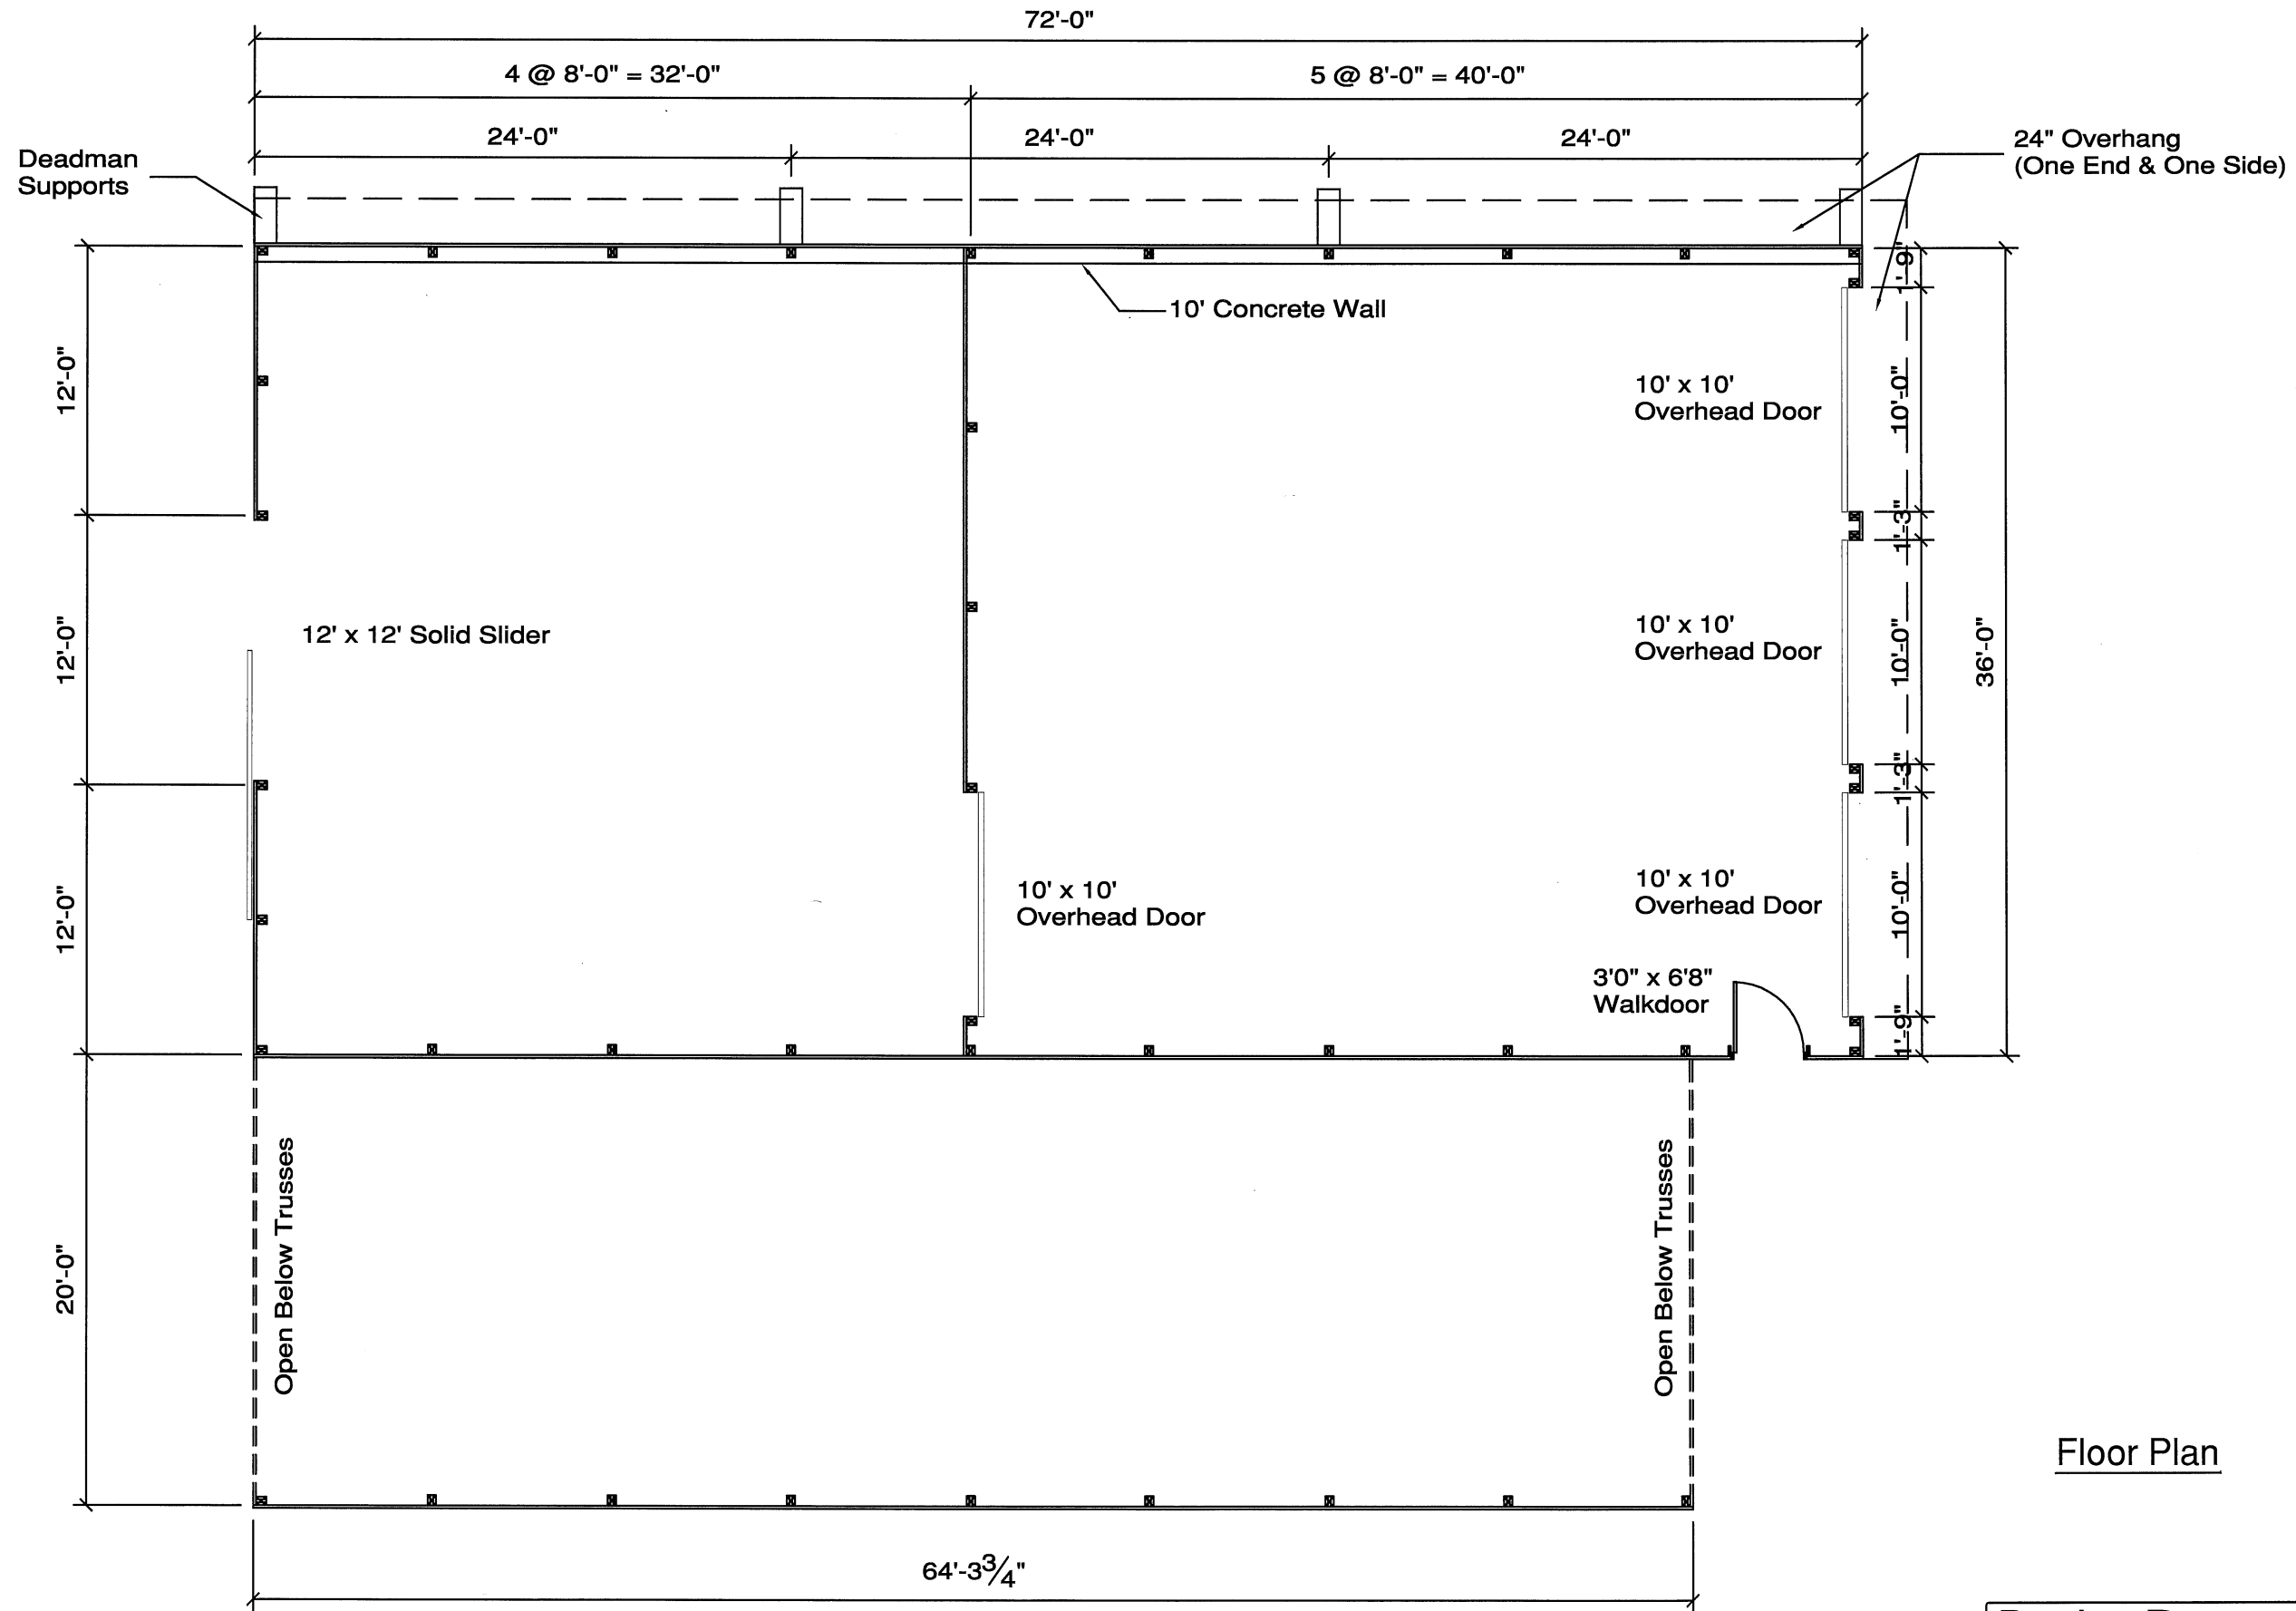

1527 Hwy 14, P.O. Box 412
Black Earth, WI 53515

Elevations

Denise Runyan
Hwy JG
Mt. Horeb, WI 53572
Garage/Run-In/Hay Storage

Drawn By: DGB
Date: 5-5-2021
Rev:
1

Floor Plan

1527 Hwy 14, P.O. Box 412
Black Earth, WI 53515

Denise Runyan	
Hwy JG	
Mt. Horeb, WI 53572	
Garage/Run-In/Hay Storage	

Drawn By: DGB
Date: 5-5-2021
Rev:
2